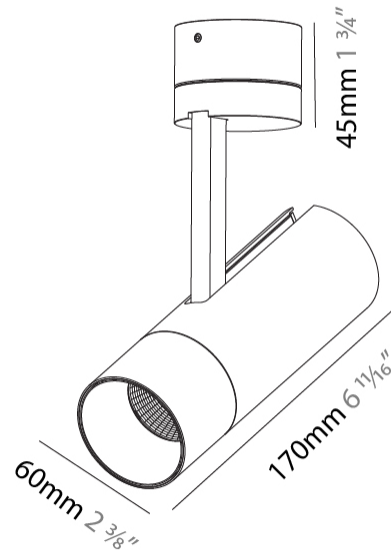

GENERAL

Series: Imagine
Subseries: Imagine 60
Brand: Prolicht
Division: Architectural
Mounting Type: Surface
Mounting Location: Ceiling
Subcategory: Spots

PHYSICAL

Shape: Cylinder
Diameter (mm): 60
Diameter (in): 2 ³/₈
Height (mm): 170
Height (in): 6 ¹¹/₁₆
Max. Overall Height (mm): 215
Max. Overall Height (in): 8 ⁷/₁₆
Light Distribution: Adjustable / Direct
Weight (kg): 0.604
Weight (lbs): 1.33
Fixture Finish: SSR / BKV / CWI / CRY / HAB / UFT / ITA / RUA / FTG / MYG / LOD / PUS / FRO / FUP / KIA / POP / BLS / SPG / MEY / GOH / GUM / CHC / COM / ABZ / JAG / OBR / MOS / ROR
Fixture Material: Aluminum Die Cast

ELECTRICAL

Lamp Type: LED (Zhaga Standard)
Input Wattage (W): 13
Total Output Wattage (W): 11.8
Dimming: Tri-Mode (Non-Dimming and Phase Dimming (120Vac only) and 0-10V Dimming)
Driver Included: Yes
Driver Location: Integrated
Driver Type: Constant Current - Universal
Driver Class: Class 2
Input Voltage (V): 120 - 277
Constant Current (MA): 500

LED

Number of LEDs: 1
Color Temperature (°K): 2700 / 3000 / 3500 / 4000
Max. Delivered Lumen (lm): 987 / 1023 / 1076 / 1098
Nominal Lumen (lm): 1304 / 1352 / 1421 / 1450
CRI: >90 CRI
Lamp Life (hrs): 50000

OPTICAL

Reflector°: 18 / 34 / 46
Optic°: Lens Pack - No Lens / Linear Spread Lens / Honeycomb / Spread Lens
Adjustability: Rotational 350°; Tilt 90°

RATINGS AND CERTIFICATIONS

Certified By: Certified for North American Standards
IP rating: IP20